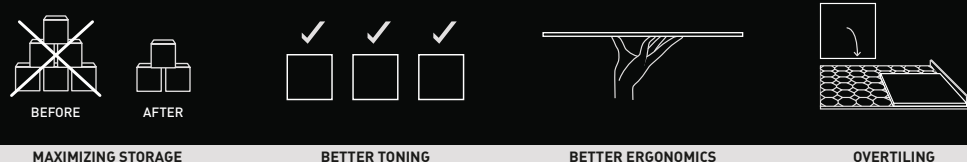

Do you THINK BIG?

Think Slim with the largest Crema Marfil Coto® Tile Collection

Levantina presents its new tile collection.

A wide variety of formats with a single thickness of just **1/2"**

When elegance takes on a new dimension

Its creative potential is multiplied by the vast variety of formats.
It will help you design trendy settings and create new and surprising interior designs.
Mixing the different formats provides the best response for your project.

Responsive Stone Design

Maximum adaptability and a variety of formats.

**All the benefits
of a large format**

Autovía Madrid-Alicante, s/n
03660 Novelda (Alicante) Spain
t +34 965 60 91 84
f +34 965 60 91 09
info@levantina.com
www.levantina.com

Crema Marfil Coto®
Marble Collection

LEVANTINA
THE NATURAL STONE COMPANY

LEVANTINA
THE NATURAL STONE COMPANY

THINK BIG THINK SLIM